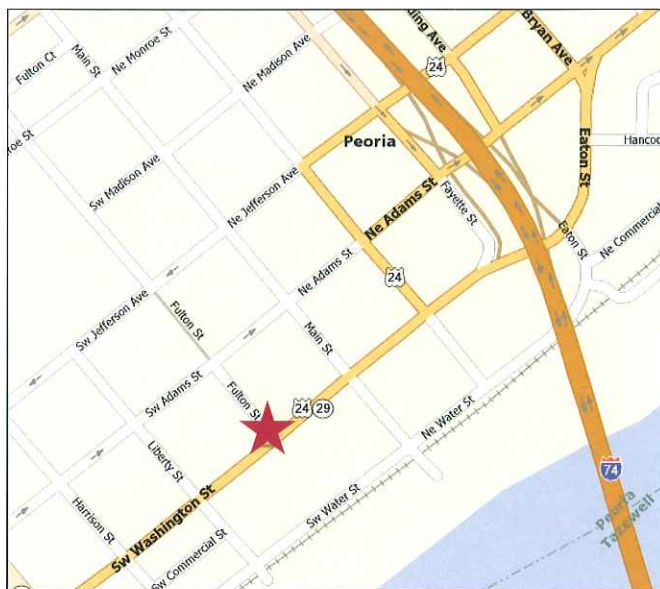

VISIT

Workforce Network
at One Technology Plaza!

Need Directions?

Here's how to get here...

Driving

▶ Westbound I-74

Take the Jefferson Street exit (Exit 93) and go south on Jefferson to Liberty Street. Turn left onto Liberty Street and go one block to Adams Street. Turn left onto Adams Street. Enter the parking deck immediately to your right and drive to Level P3.

▶ Eastbound I-74

Take the Washington Street exit (Exit 93) and go south on Washington Street to Liberty Street. Turn right onto Liberty Street and go one block to Adams Street. Turn right onto Adams Street. Enter the parking deck immediately to your right and drive to Level P3.

▶ Local Traffic

Take Adams Street north to the parking deck entrance located just north of Liberty Street. Enter the parking deck and drive to Level P3.

▶ Once Inside the Parking Deck

Look for signs near the elevator marked "Fulton Street/ Office Lobby." Take the parking elevator to the lobby. Then take the stairs or the lobby elevator to Suite 300.

Walking

Just use the main entrance located on Fulton Street. Take the stairs or the elevator to Suite 300.

★ 211 Fulton Street, Suite 300 • Peoria, IL 61602

TRAINING...
CONNECTING...
DEVELOPING ILLINOIS' WORKFORCE

211 Fulton Street, Suite 300 • Peoria, IL 61602 • (309)495-8900 • TTY (309)495-8906 • Fax (309)495-8999 • Open 8:30 a.m. – 5:00 p.m.

www.WorkforceNetwork.com

Equal Opportunity Employer

www.ilworknet.com